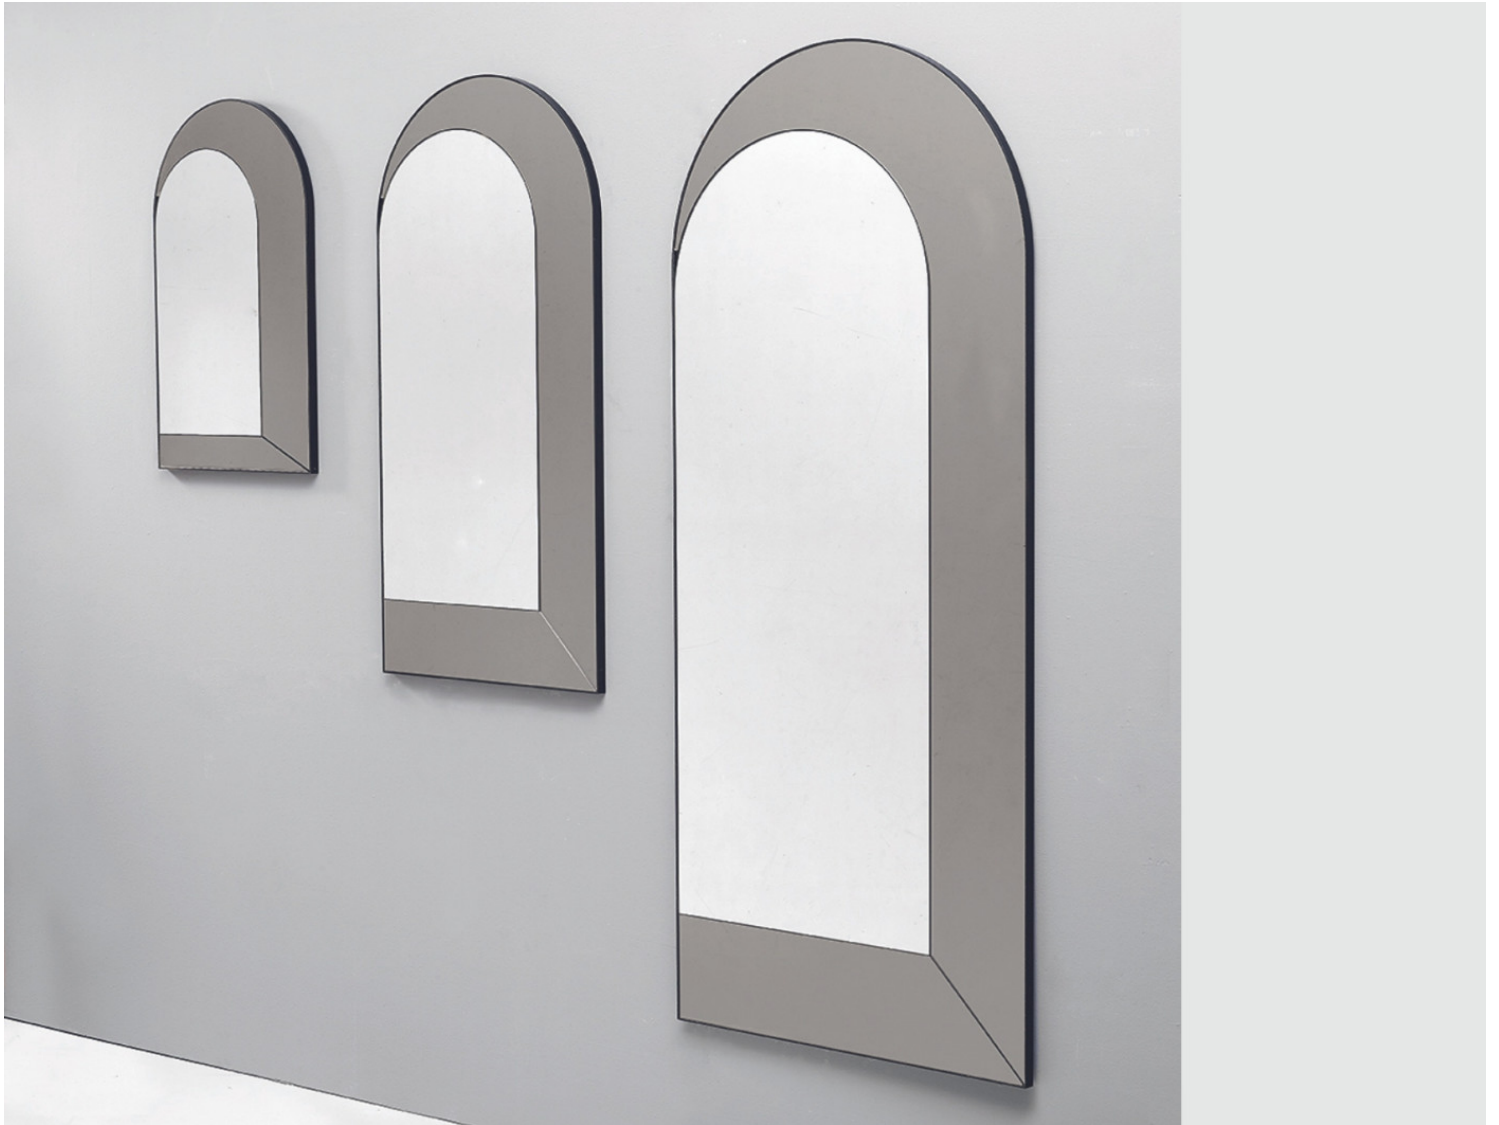

MIDJ

Collection Peek

design Studio Pastina — 2019

Peek

Couleurs et matériaux

Dimensions

	A (cm) (inch)	B (cm) (inch)	C (cm) (inch)
Peek S (cm) (inch)	78.5 30.9	48.5 19.1	2.1 0.8
Peek M (cm) (inch)	118.5 46.7	58.5 23	2.1 0.8
Peek L (cm) (inch)	178 70.1	78 30.7	2.1 0.8