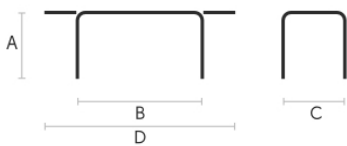

Dimensions

A (cm)	B (cm)	C (cm)	D (cm)
(inch)	(inch)	(inch)	(inch)
76	200	106	300
29.9	78.7	41.7	118.1

Données volumétriques

Poids 99 Kg
Volume 0.53 mc
Colis 6