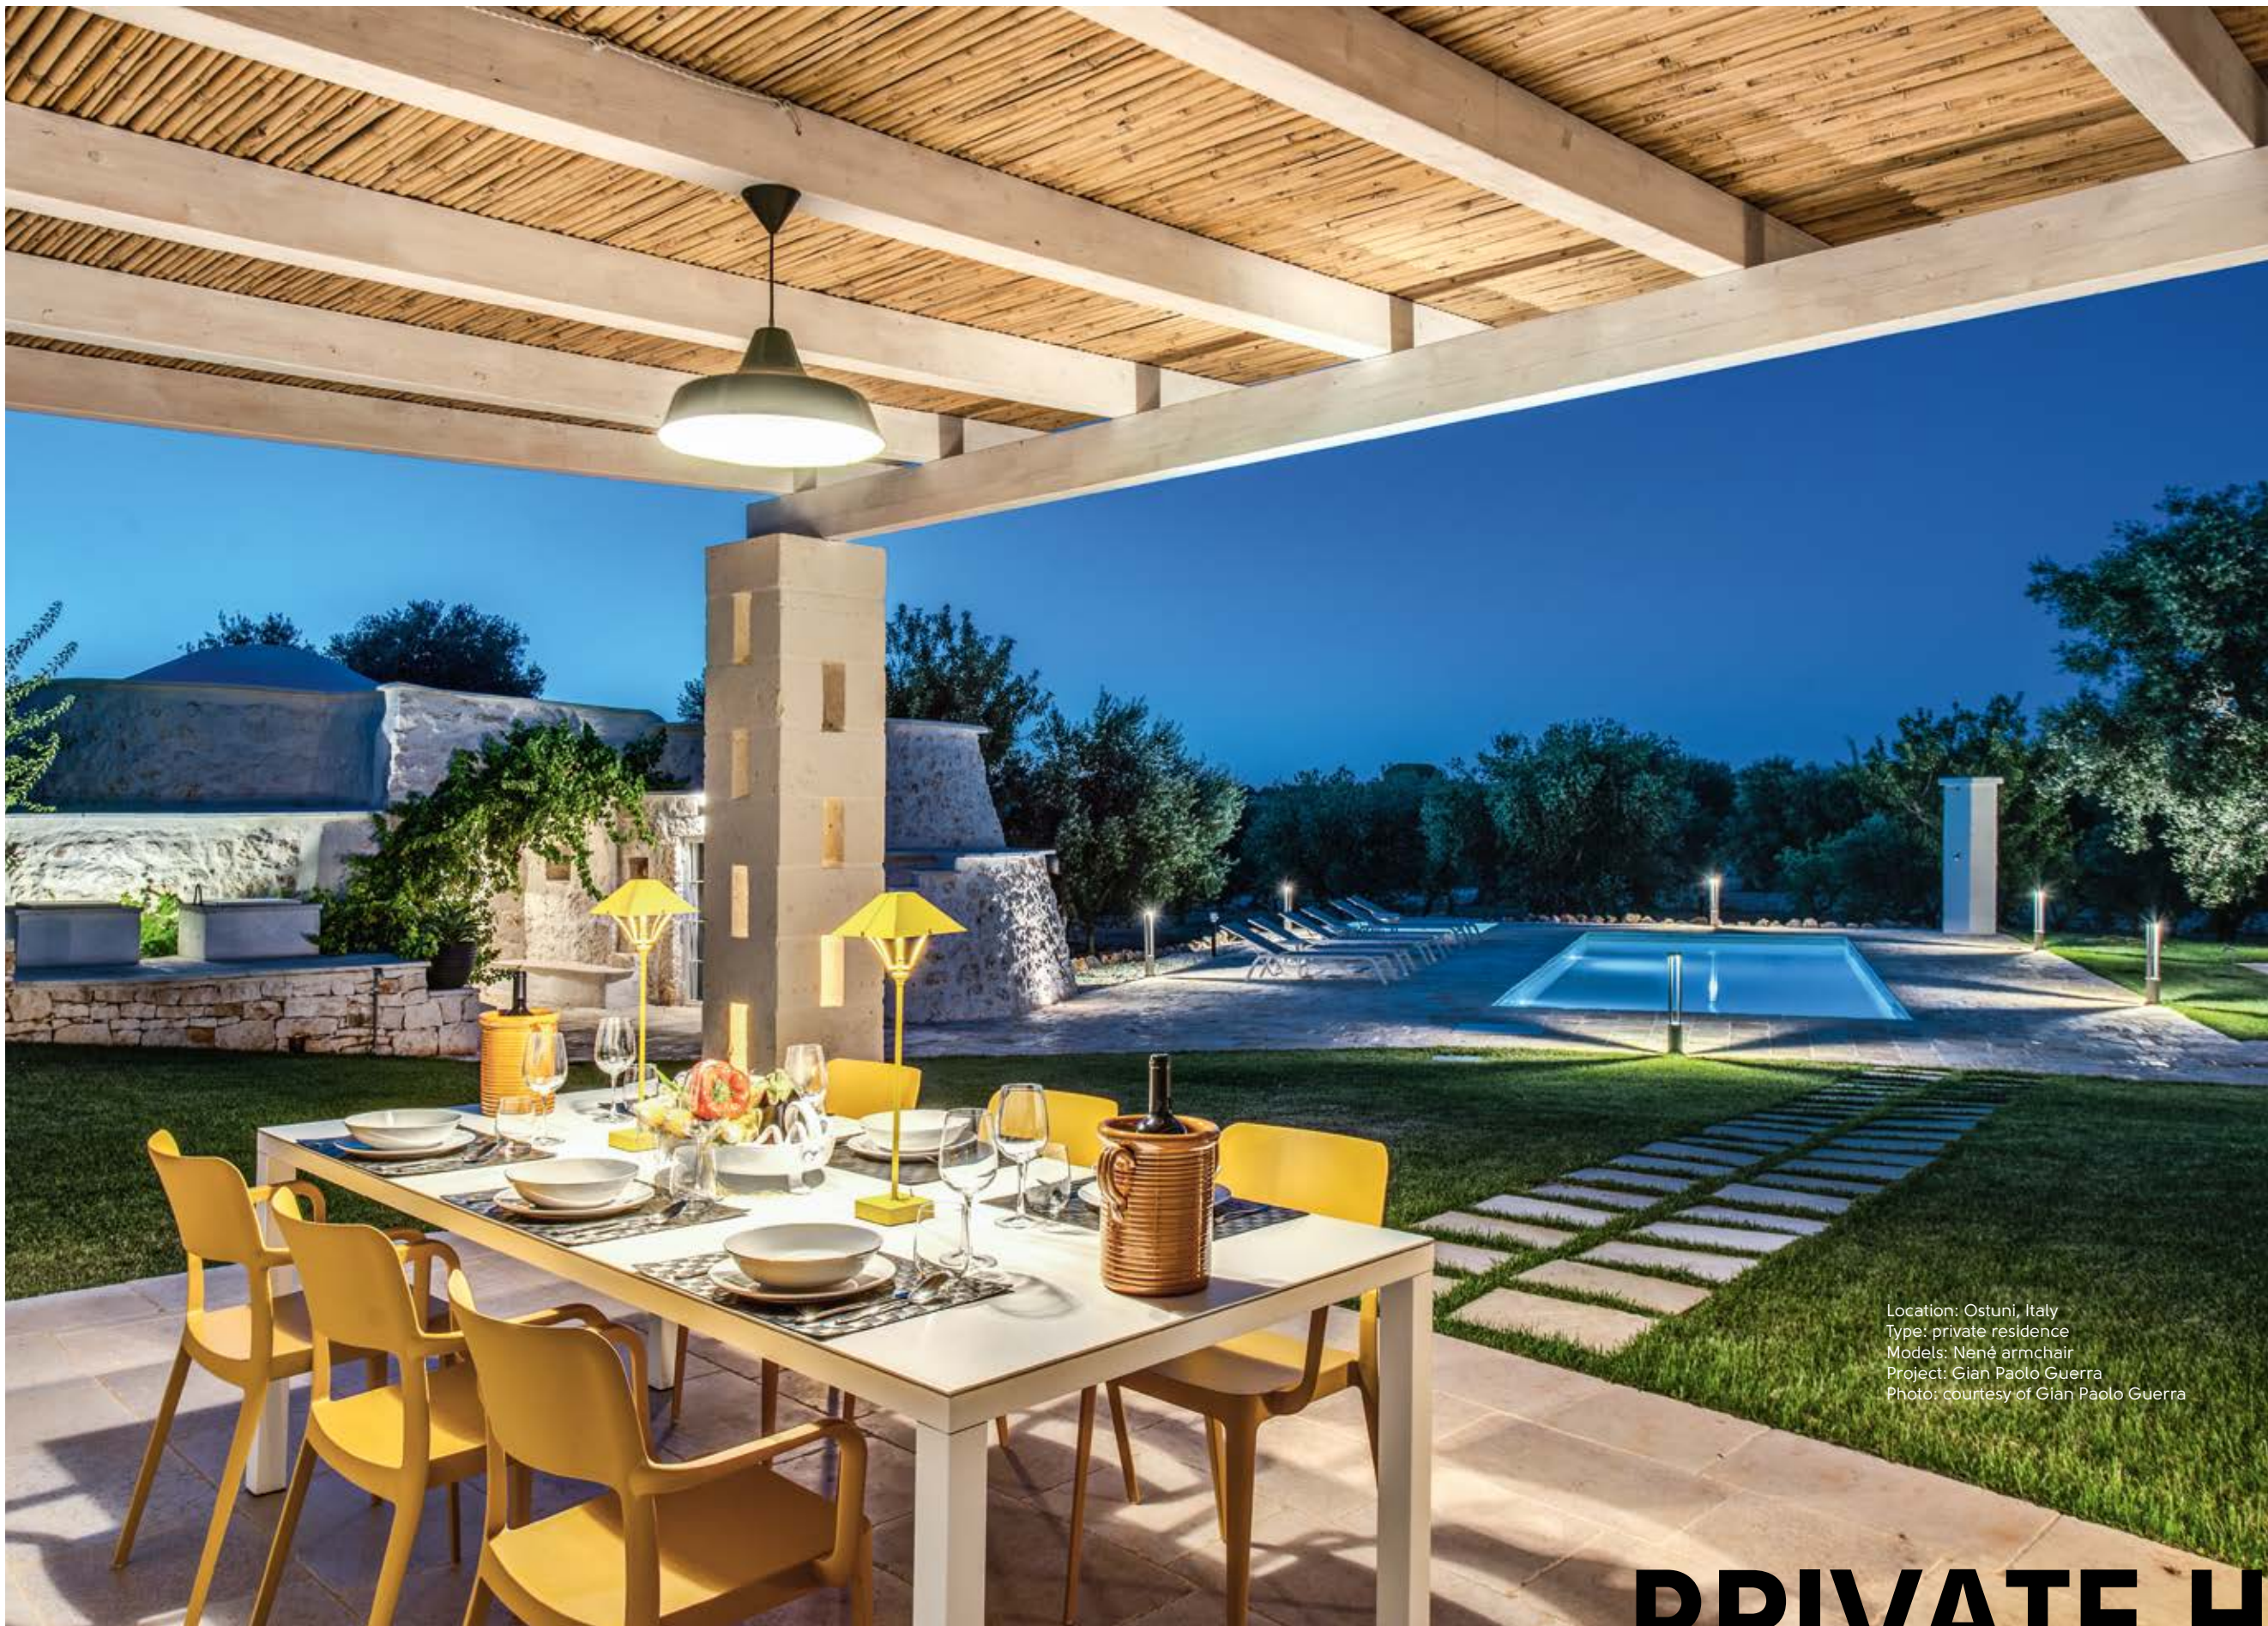

La casa è il centro della nostra vita, racconta la nostra storia ed è profondamente connessa con il nostro modo di essere. Le proposte Midj si inseriscono con disinvoltura negli spazi della casa ed interpretano i bisogni e le abitudini della quotidianità, adattandosi ai nuovi modi di abitare. Tavoli, librerie, mobili contenitori e sedute danno vita ad ambienti armoniosi che rispecchiano la personalità e lo stile di coloro che li abitano, grazie alla possibilità di personalizzare ogni soluzione. Funzionale, autentico ed essenziale, il design Midj è un'esperienza unica, da vivere giorno dopo giorno.

The house is the center of our life, it tells our story and is deeply connected with our way of being. Midj proposals fit with ease into living spaces and interpret the needs and habits of everyday life, adapting to new ways of living. Tables, bookcases, storage units and chairs create harmonious environments that reflect personality and style of those who live there, thanks to the ability to customize each solution. Functional, authentic and essential, Midj design is a unique experience, to be lived day after day.

Location: Ostuni, Italy
Type: private residence
Models: Nené armchair
Project: Gian Paolo Guerra
Photo: courtesy of Gian Paolo Guerra

PRIVATE HOUSES