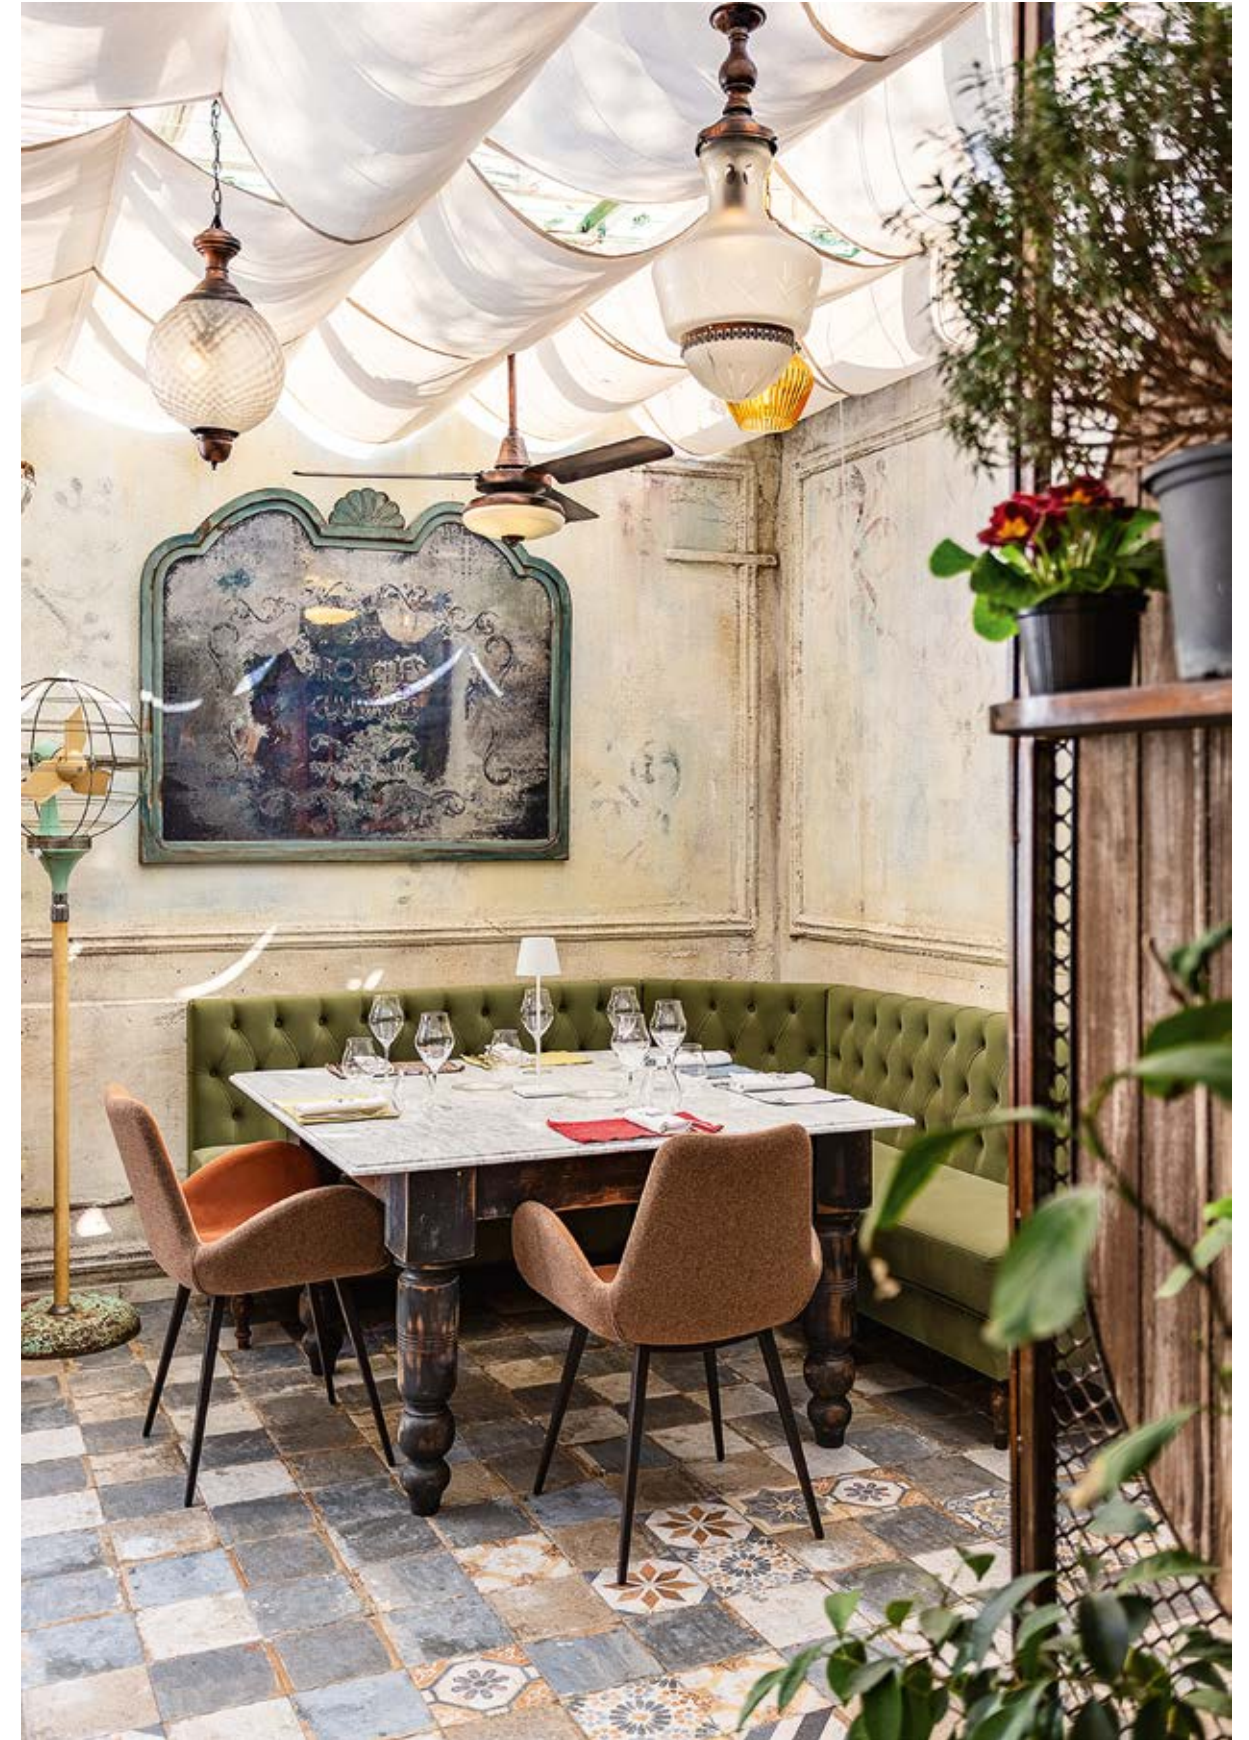

02

Name: Suculenta Port de Sóller
 Location: Palma de Maiorca, Spain
 Type: Restaurant
 Models: Guapa chairs and armchairs
 Project: Virginia Pérez
 Photo: courtesy of Virginia Pérez

01

02

01, 02
 Name: VyTA Covent Garden
 Location: London, United Kingdom
 Type: Pub
 Models: Apelle Chic stools
 Project: Colli Daniela Architetto
 Photo: Matteo Piazza

Name: VyTA Covent Garden
 Location: London, United Kingdom
 Type: Pub
 Models: Apelle Chic stools
 Project: Colli Daniela Architetto
 Photo: Matteo Piazza

01

01, 02
 Name: Il Testardo
 Location: Bacoli, Italy
 Type: Restaurant
 Models: Liù, Dalia, Wrap chairs

02

Name: Il Testardo
 Location: Bacoli, Italy
 Type: Restaurant
 Models: Dalia chairs

Bistro base and chairs: Liù collection

01

01, 02
Bistro base and chairs: Liù collection

02

Bistro base and stools: Liù collection