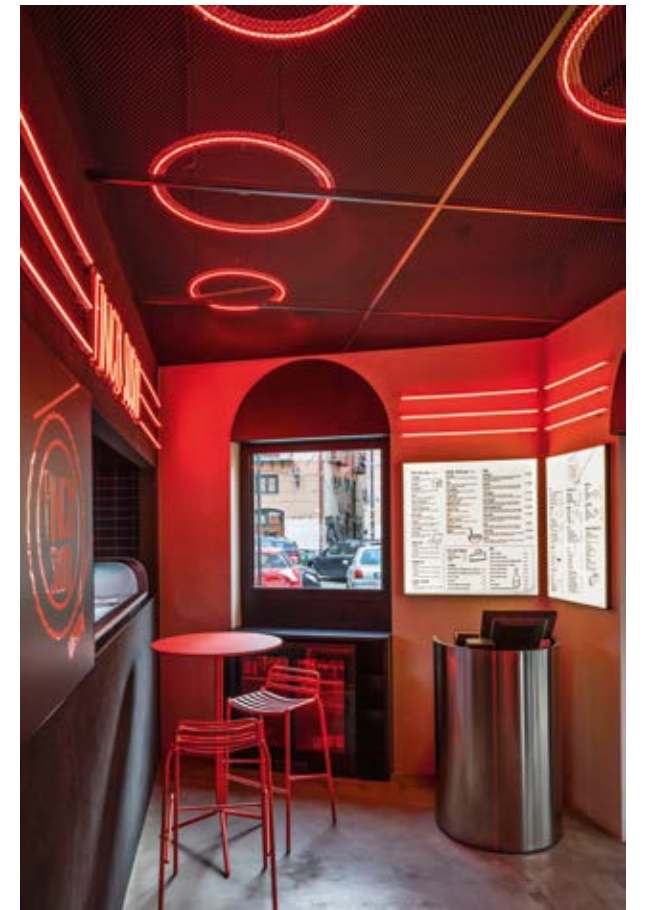

01, 02
Name: Bistro Südsee
Location: Oberdellach, Austria
Type: Restaurant
Models: Dalia chairs
Project: Walter Hösel
Photo: Walter Hösel

02

Name: Finch Sushi
 Location: Palermo, Italy
 Type: Sushi Bar
 Models: Trampoliere table and stools
 Project: Studio Didea Architetti Associati
 Photo: Serena Eller

01

01, 02
 Name: Finch Sushi
 Location: Palermo, Italy
 Type: Sushi Bar
 Models: Trampoliere table and stools
 Project: Studio Didea Architetti Associati
 Photo: Serena Eller

02

01

01, 02
Name: Barfüsser
Location: Zurich, Switzerland
Type: Sushi Bar & Lounge
Models: Lea chairs and stools
Project: Dorian Huber
Photo: Mark Drotzky