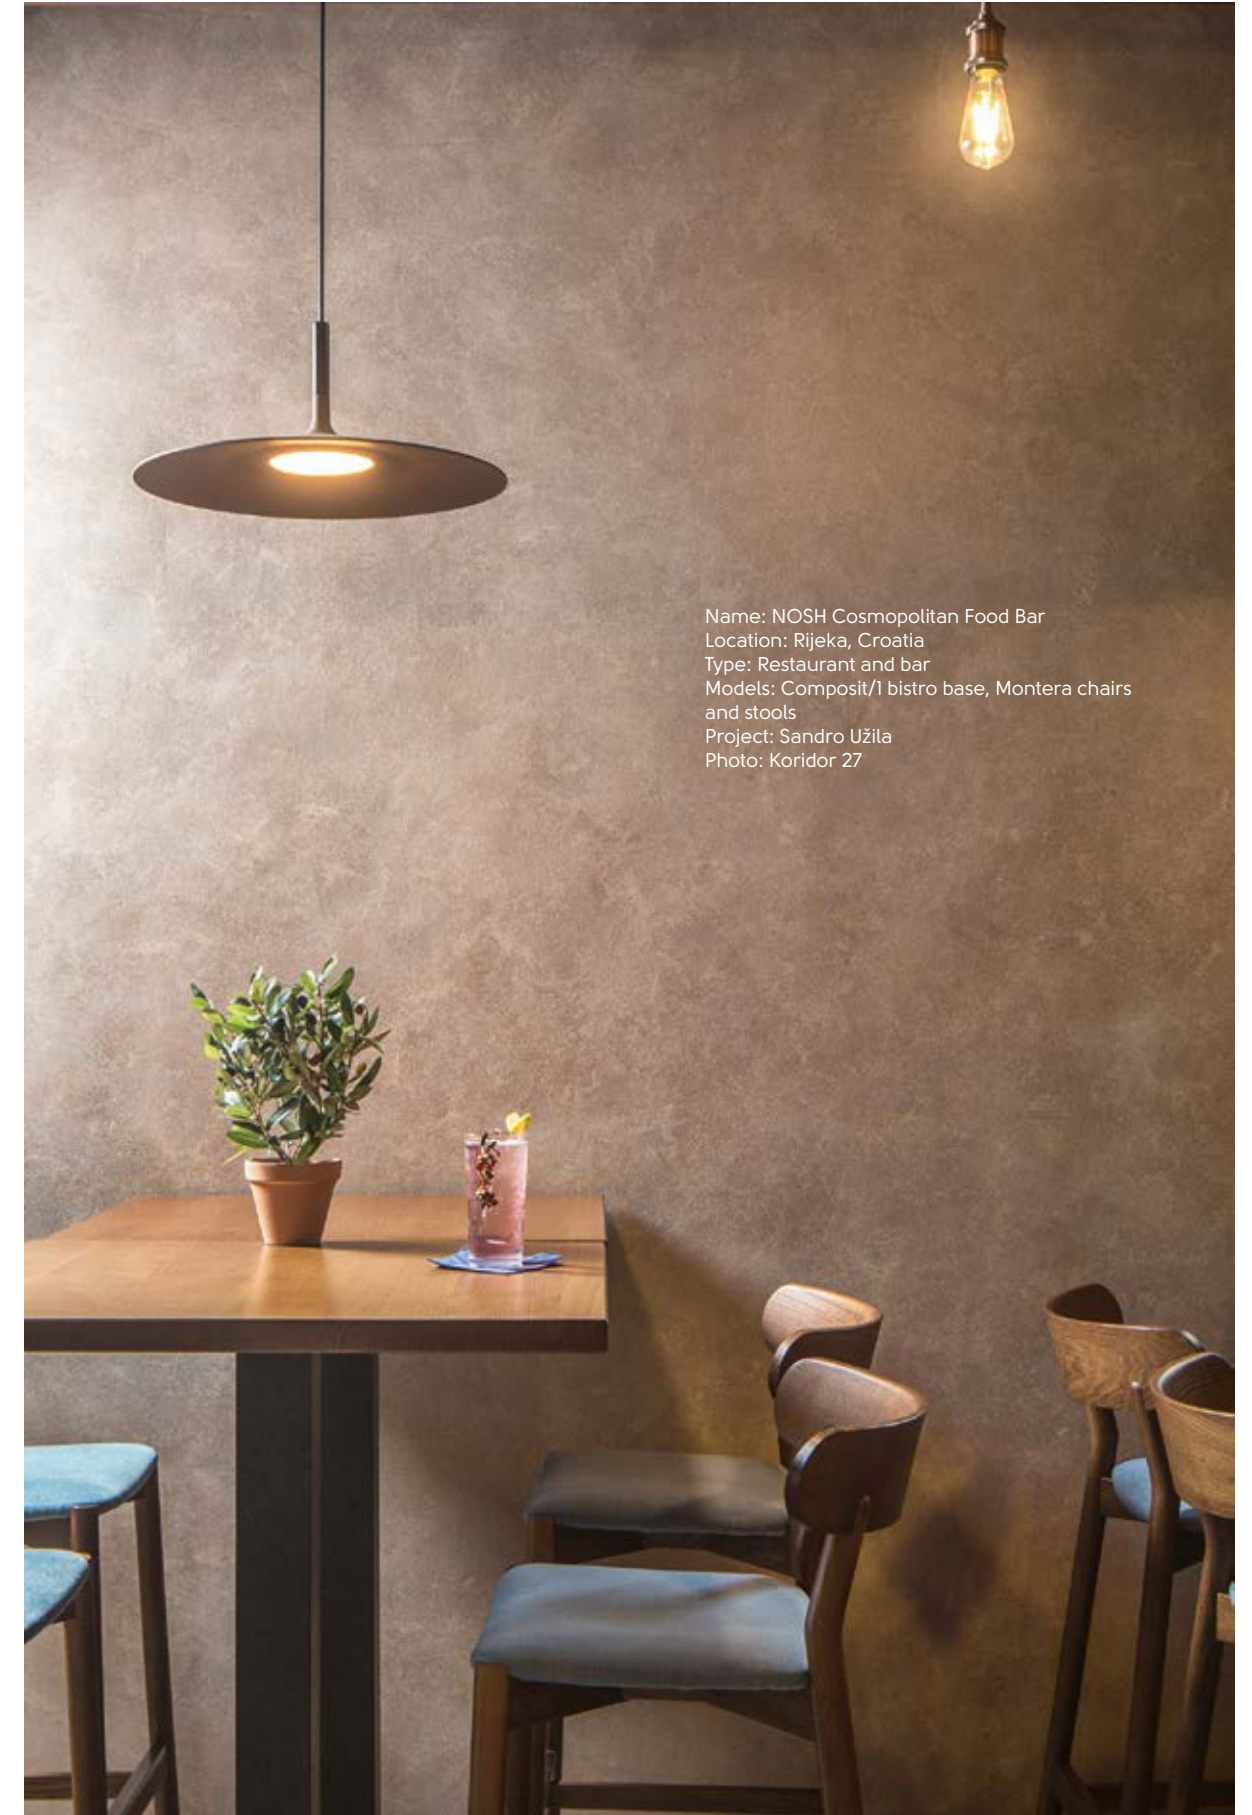

Name: NOSH Cosmopolitan Food Bar
Location: Rijeka, Croatia
Type: Restaurant and bar
Models: Composit/I bistro base, Montera chairs and stools
Project: Sandro Užila
Photo: Koridor 27